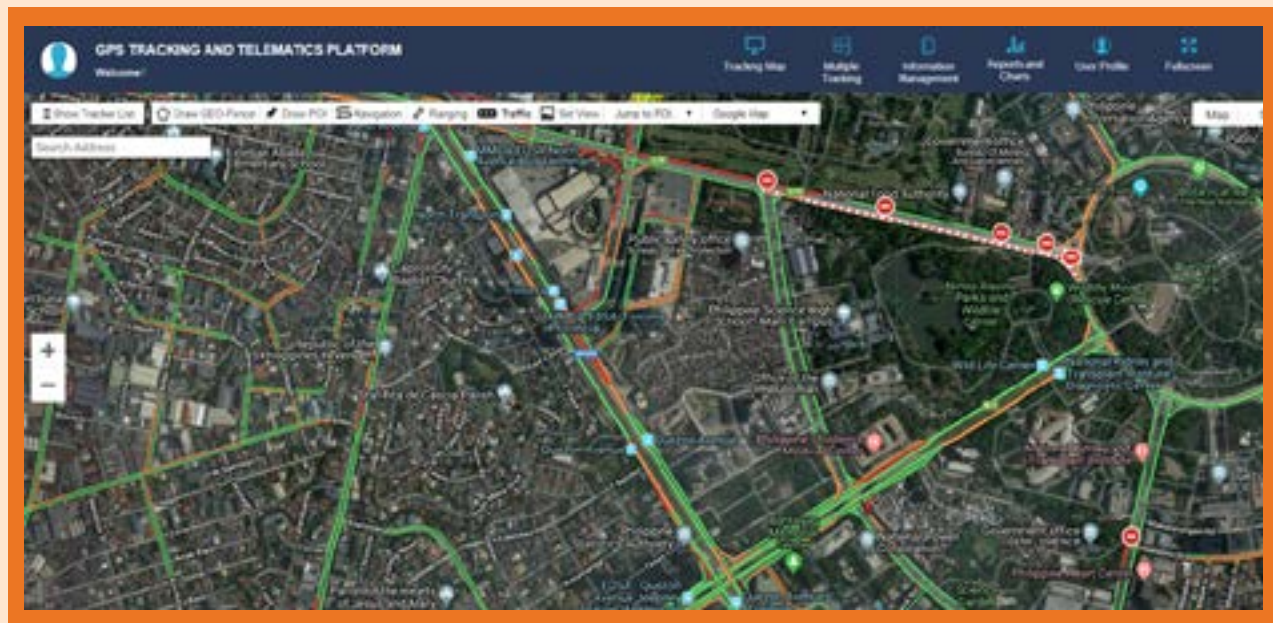

GPS Tracking System

Monitor and control the movements of your motor vehicles. In real time.

Vehicle Trackers and Accessories

Vehicle Trackers

Accessories

Camera

Relay

Fuel Sensor