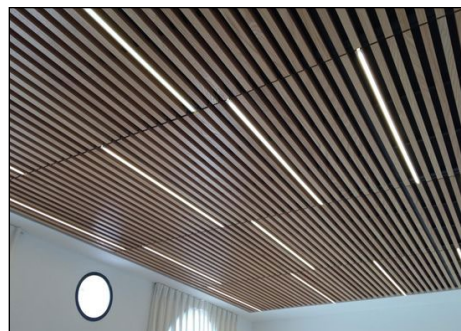

What are WorldClass panels made of?

WorldClass ceiling and wall panels are made of WPC (Wood Plastic Composites) materials.

WorldClass panels are specified for Outdoor and Indoor Applications. Outdoor applications have UV resistance to minimize fading overtime as a result of exposure to the sun.

The composites of WPC are made of wood fiber or flour and thermoplastics such as PE, PP, PVC or PLA.

Why are WorldClass panels in great demand?

Facade and interior designers are always on the lookout for innovative products that can satisfy their ever-changing demands for beauty and suitability of applications.

WorldClass supports such drive and passion and provides designers the materials and technology to practice their profession

What features can one expect of WorldClass WPC panels?

- Lightweight
- Comes in many designs
- Waterproof
- Hidden fasteners
- Versatile mix & match designs
- Easy to install
- UK Class 1 fire rating
- Custom designs available with minimum order quantity

What profiles and designs does Worldclass WPC panels have?

Worldclass has the most number of profiles and colors in the industry today.

With minimum order quantity, we can provide custom-made products in varying colors, providing the creative designer a field day everyday.