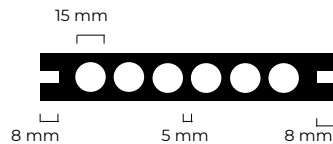

Decking

Daintree

Item Code PE-F14025D
Size 140x25 mm
Weight 3 kg/m
Length 2.9 m